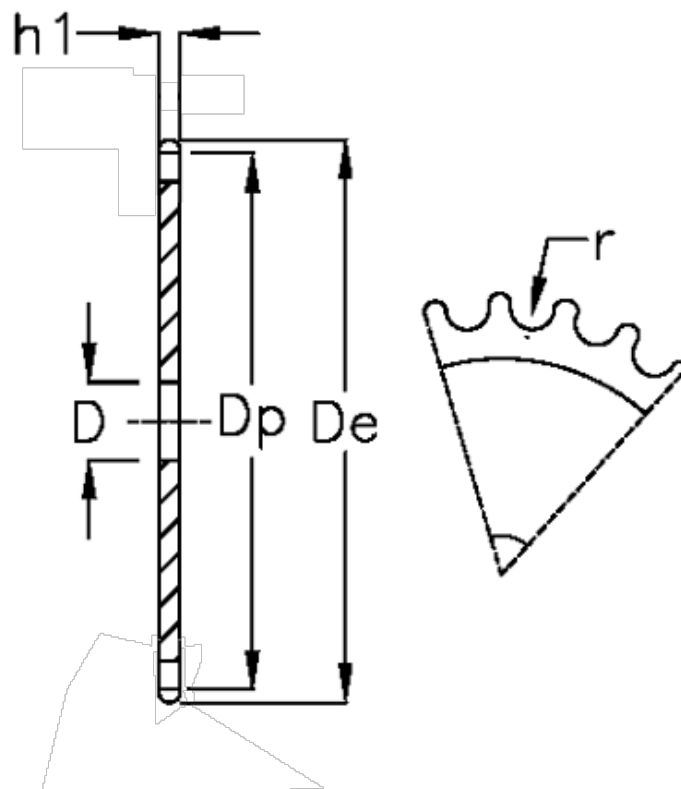

Article number: 616021003027

Description: Plate wheel 06 B-1 Z=27 simplex

Measures

C	= 1
D	= 10
De	= 86
Dp	= 82.04
For chain size	= 3/8 x 7/32
For chain type	= 06 B-1
h1	= 5.3
Number of teeth	= 27

$r = 6.35$